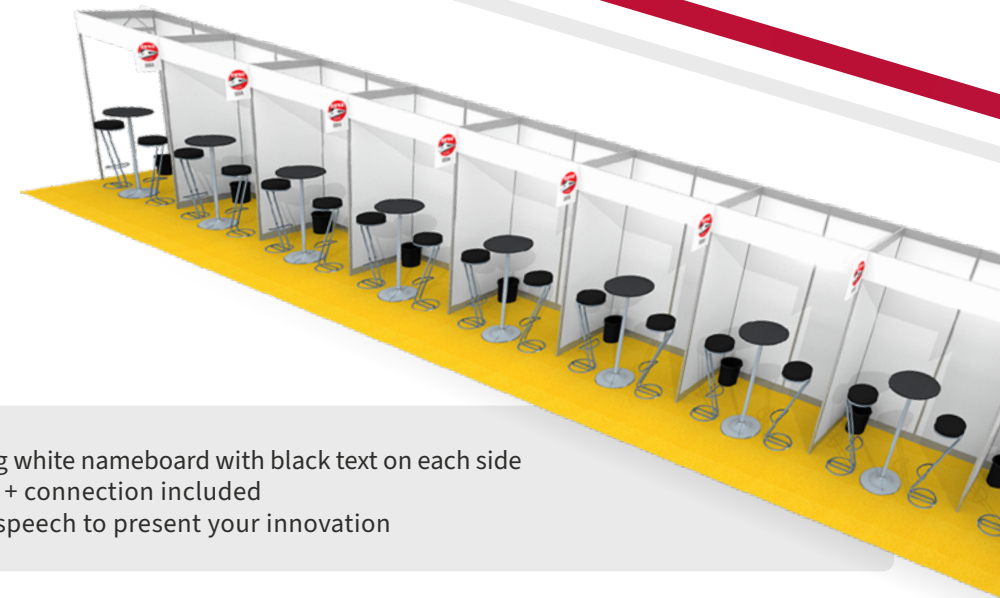

TOTAL COST: €2,950

For further information, please contact the SIFER Team:

Email: sifer@mackbrooks.com | Tel: **+44 (0)1727 814 513** | www.sifer-expo.com